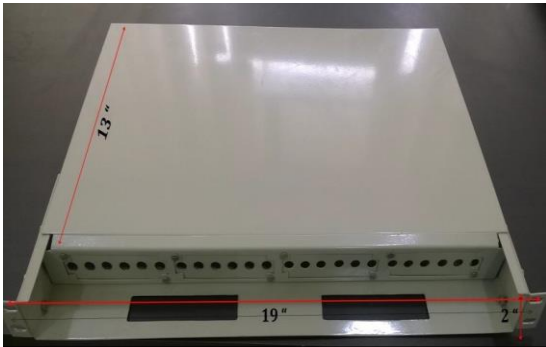

LIGHT INTERFACE UNIT (RACK MOUNT)–ADH

ADH 19-inch Fixed Optical Fiber Interconnection Units are the smaller basic patch panels & cabinets used in interconnecting, cross-connecting, or splicing applications in LANs at a premise location. The LIU (optical fiber interconnecting unit) is modular and suitable for optical cable installation, bare fibers splicing & protection, pigtailed storage & management.

The number of fibers determines which LIU is appropriate for the application. The ADH LIU 1U Series Combination Shelves help you save time & money to manage your cable resources efficiently. By using these shelves to terminate and splice fibers, you can rearrange cabling quickly and keep track of your fiber resources. Efficient fiber management also helps save on maintenance and replacement costs.

The range is designed as a universal fibre optic patch panel for direct connector termination or as a splice drawer to store pigtailed. Multiple entry ports, allow the use of 2-4 fibre horizontal cable as well as up to 48 fibre backbone cable. The cable can be fixed either via PG-Glands or cable ties.

Features

- Cold Rolled Close Annealed front & top cover for light mounting with powder coating.
- Multiple cable entry port.
- Slim 1 Unit Mounting Height
- Front-mounted cable saddles for jumper management
- Can manage both splices and terminations
- Preamsembled shelves in multiple configurations
- Port Numbering on front panel (optional).
- Modular For all common connector standards – FC/PC, SC/PC, ST/PC, E2000/PC, LC/PC, SC/APC, FC/APC, LC/APC ETC
- Rubber fiber slotted bracket built-in, metal splice shelf to protect the fibers
- Snap-in locker design, easy to change adapter panels for various connector patching
- Removable front and rear covers for better access to interior of LIU
- Removable rubber grommet allows for pre-terminated fiber trunk installation, protects cable and minimizes dust build-up
- Accessory kit consists of cable ties, mounting ear screws, and spiral wrap tube.