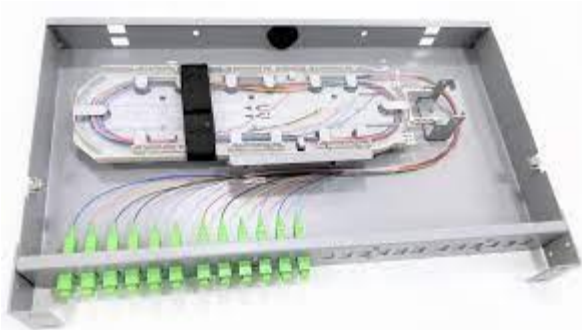

SPECIFICATIONS

PARTS	MATERIAL	DIMENSION	Remarks
Metal Shelf	Cold Rolled Close Annealed with 1.2mm Thickness	330x482x25.4mm (DxWxH)	1U, Grey Color
Splice Tray	ABS 0.5mm Thickness	105x36.3x11mm (DxWxH)	1 tray 12 or 24 fibers, 2 trays Max.
Winding Plate	Plastic	40x16mm (RxH)	2 Pieces, Grey or Black color
Adapter Panel	Cold Steel, 1.2mm Thickness	175x37mm (WxH)	2 Panels, Grey
Cable Plug	Rubber	28mm Diameter	For 4 Cable Entries

Available with all type of standard / customized pigtails /patch cords.

We offer three different versions:

- Panels with pre-terminated couplings
- Panels which are fully preassembled with couplings, pigtails and splice trays
- Sliding Drawer type

Benefits

- Easy handling, installer friendly
- Handles horizontal- and backbone cable
- Handles also mini breakout cable
- Comfortable fiber management
- Easy traceability