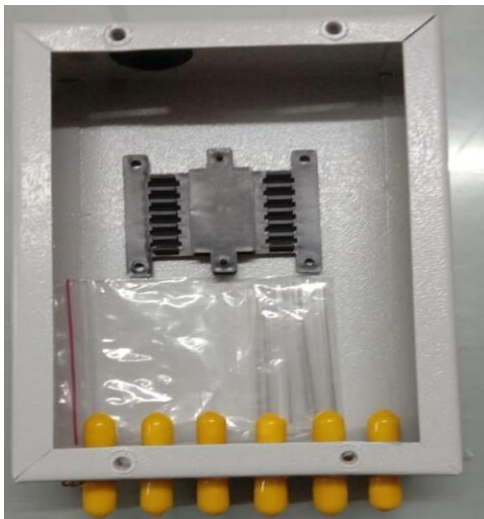

DIN RAIL LIGHT INTERFACE UNIT – ADH

ADH Din Rail Fixed Optical Fiber Interconnection Units are the smaller basic patch panels & cabinets used in interconnecting, cross- connecting, or splicing applications in LANs at a premise location. The LIU (optical fiber interconnecting unit) is modular and suitable for optical cable installation, bare fibers splicing & protection, pigtailed storage & management.

The number of fibers determines which LIU is appropriate for the application. The ADH LIU 1U & 2U Series Combination Shelves help you save time & money to manage your cable resources efficiently. By using these shelves to terminate and splice fibers, you can rearrange cabling quickly and keep track of your fiber resources. Efficient fiber management also helps save on maintenance and replacement costs.

The new patch panel range is designed as a universal fibre optic patch panel for direct connector termination or as a splice drawer to store pigtailed. Entry port of cable can be fixed either via PG-Glands or cable ties.

6 Port/12 Port Din Rail LIU (1U)- Dimension:- 6.5” Length x 4.5 “ Breadth x 1.8” Depth